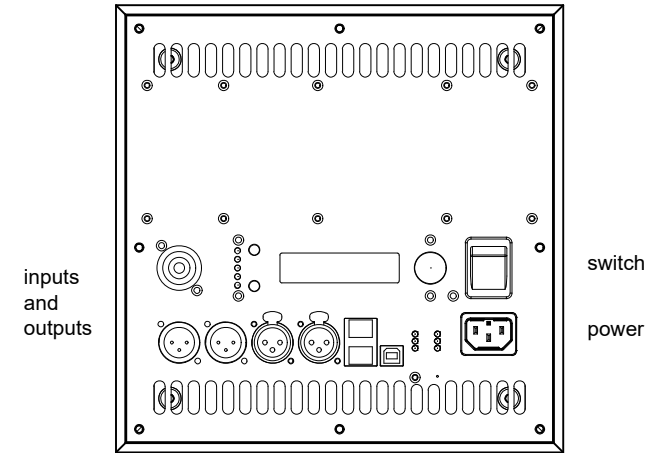

Front view

Side view

Rear view

Subject to technical changes. Errors and omissions excepted.

**BASIS10 view**

without scale  
updated on 28.07.2025

**musikelectronic geithain gmbh**

STUDIO MONITORING - HIGHEND LOUDSPEAKER - SOUND REINFORCEMENT SYSTEMS