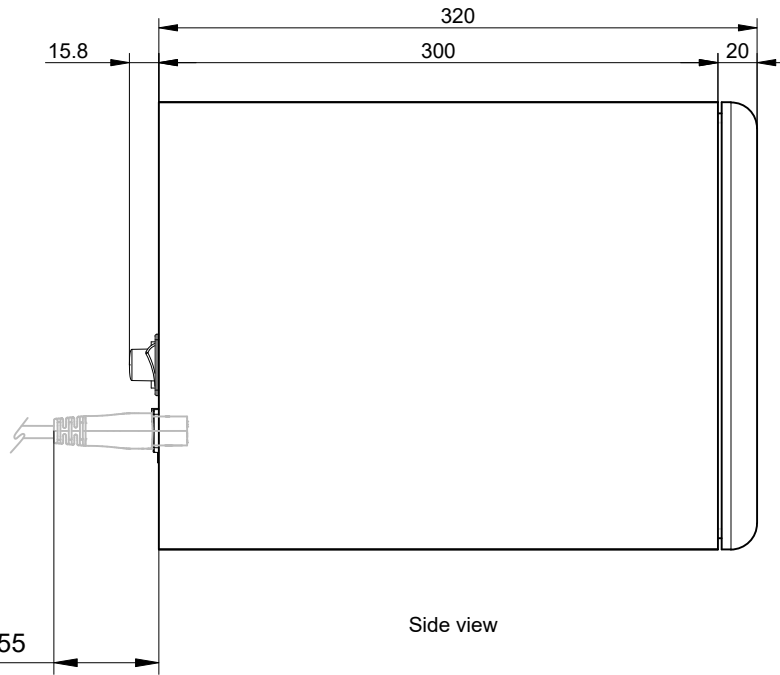

Front view

Side view

Rear view

Subject to technical changes. Errors and omissions excepted.

**BASIS10 view**

without scale  
updated on 28.07.2025

**musikelectronic geithain gmbh**

STUDIO MONITORING - HIGHEND LOUDSPEAKER - SOUND REINFORCEMENT SYSTEMS